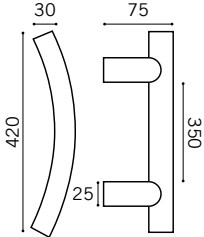

Pull handles

DPH 208

Tubular Pull Handle
Stainless Steel

BT
BTB

PFS 25 back to back fixing set included