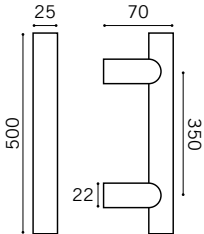

DPH 207

Straight Tubular Pull Handle

Stainless Steel

BT
BTB

PFS 22 back to back fixing set included