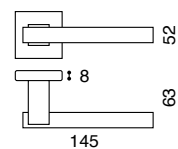

DSQ 902

Square Stainless Steel
Stainless Steel

Latch
Keyhole
Cylinder
Bathroom W/C