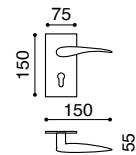

Lever handles

SH 875

Solid Stainless Steel
Stainless Steel

Cylinder