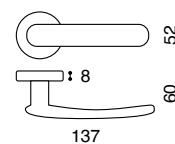

SH 827

Solid Stainless Steel
Stainless Steel

Latch
Keyhole
Cylinder
Bathroom W/C