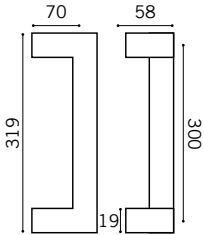

DSQ 06C

Offset Square Pull Handle
Stainless Steel

- 300mm
- 300mm BTB

SFS 32 back to back fixing set included