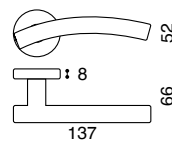

TH 121

Tubular Stainless Steel
Stainless Steel

Latch
Keyhole
Cylinder
Bathroom W/C