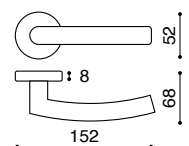

TH 128

Tubular Stainless Steel
Stainless Steel

Latch
Keyhole
Cylinder
Bathroom W/C