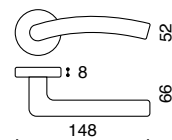

TH 122

Tubular Stainless Steel
Stainless Steel

Latch
Keyhole
Cylinder
Bathroom W/C

Available on narrow stile rose with cylinder escutcheons