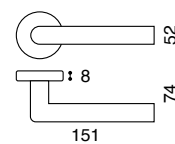

SH 823

Solid Stainless Steel
Stainless Steel

Latch
Keyhole
Cylinder
Bathroom W/C