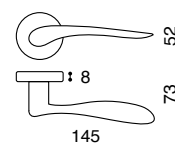

SH 825

Solid Stainless Steel
Stainless Steel

Latch
Keyhole
Cylinder
Bathroom W/C