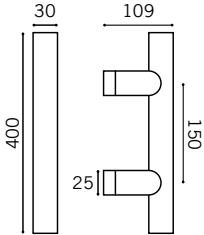

DPH 206

Offset Tubular Pull Handle

Stainless Steel

BT
BTB

PFS 25 back to back fixing set included