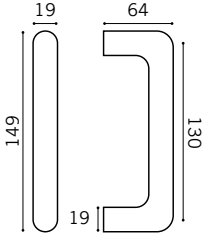

DPH 301C

Straight Tubular Pull Handle

Stainless Steel

BT
BTB

PFS 19 back to back fixing set included