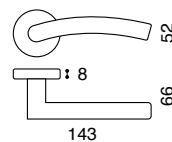

TH 123

Tubular Stainless Steel
Stainless Steel

Latch
Keyhole
Cylinder
Bathroom W/C