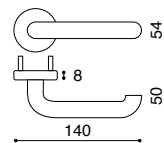

Lever handles

CR 001

Commercial Range
Stainless Steel

Latch
Keyhole
Cylinder

Special order