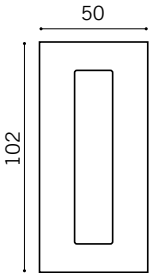

Pull handles

DFP-SS-026

Rectangular Flush Pull Handle
Stainless Steel