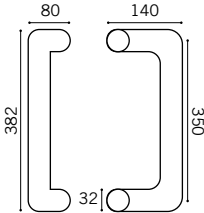

DPH 215

Offset Tubular Pull Handle

Stainless Steel

BT
BTB

PFS 32 back to back fixing set included