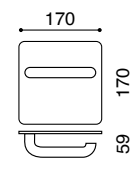

## TH 120/BP

Tubular Stainless Steel  
Stainless Steel

Latch  
Keyhole  
Cylinder  
Bathroom W/C

170 x 170mm back plate