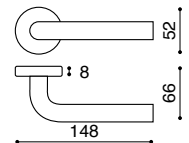

TH 126

Tubular Stainless Steel
Stainless Steel

Latch
Keyhole
Cylinder
Bathroom W/C