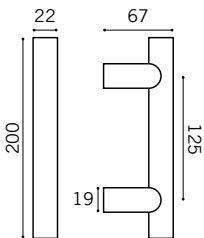

DPH 209

Straight Tubular Pull Handle
Stainless Steel

BT
BTB

PFS 19 back to back fixing set included