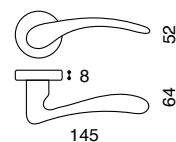

SH 817

Solid Stainless Steel
Stainless Steel

Latch
Keyhole
Cylinder
Bathroom W/C