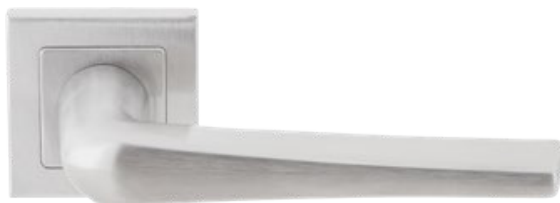

## DSQ 902

Square Stainless Steel  
Stainless Steel

Latch  
Keyhole  
Cylinder  
Bathroom W/C

## DSQ 903

Square Stainless Steel  
Stainless Steel

Latch  
Keyhole  
Cylinder  
Bathroom W/C

## SH 810

Solid Stainless Steel  
Stainless Steel

Latch  
Keyhole  
Cylinder  
Bathroom W/C