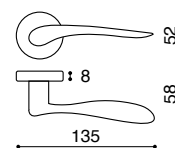

Lever handles

SH 822

Solid Stainless Steel
Stainless Steel

Latch
Keyhole
Cylinder
Bathroom W/C