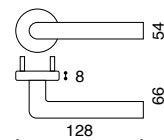

CR 003

Commercial Range
Stainless Steel

Latch
Keyhole
Cylinder

Special order