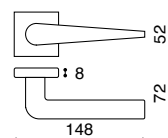

DSQ 903

Square Stainless Steel
Stainless Steel

Latch
Keyhole
Cylinder
Bathroom W/C