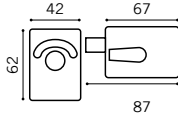

DIB-ZST-026

Indicator Bolt
Satin Chrome

Each