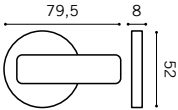

DWC-006

Disabled WC Indicator
Stainless Steel

Set