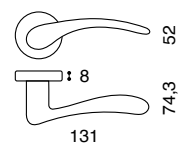

SH 810

Solid Stainless Steel
Stainless Steel

Latch
Keyhole
Cylinder
Bathroom W/C