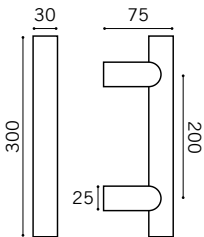

DPH 210

Straight Tubular Pull Handle
Stainless Steel

BT
BTB

PFS 25 back to back fixing set included