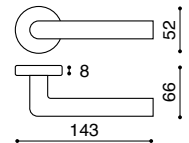

TH 125

Tubular Stainless Steel
Stainless Steel

Latch
Keyhole
Cylinder
Bathroom W/C