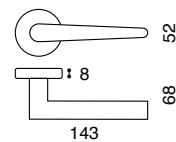

SH 821

Solid Stainless Steel
Stainless Steel

Latch
Keyhole
Cylinder
Bathroom W/C