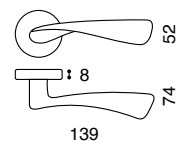

SH 815

Solid Stainless Steel
Stainless Steel

Latch
Keyhole
Cylinder
Bathroom W/C