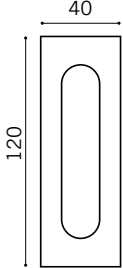

DFP-SS-025

Rectangular Flush Pull Handle
Stainless Steel

Stainless Steel