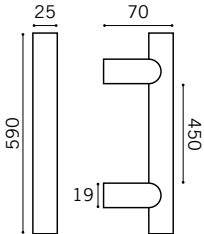

DPH 217

Offset Tubular Pull Handle

Stainless Steel

BT
BTB

PFS 32 back to back fixing set included