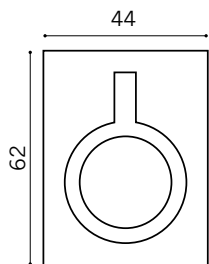

DRP-SS-023

Ring Flush Pull Handle
Stainless Steel