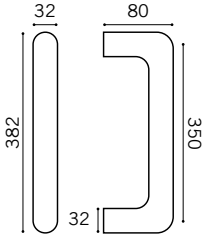

Pull handles

DPH 213

Straight Tubular Pull Handle

Stainless Steel

BT
BTB

PFS 32 back to back fixing set included