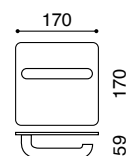

TH 120/RES

Tubular Stainless Steel
Stainless Steel

TH120/RES furniture
D036S Lock Case
DKC056501 Knob Cyl
Complete set