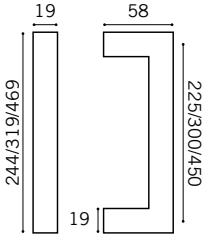

Pull handles

DSQ 06H

Square Pull Handle
Stainless Steel

- 225mm BT
- 225mm BTB
- 300mm
- 300mm BTB
- 450mm
- 450mm BTB

SFS 32 back to back fixing set included