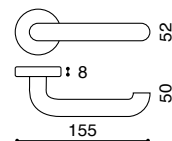

Lever handles

TH 120

Tubular Stainless Steel
Stainless Steel

Latch
Keyhole
Cylinder
Bathroom W/C

Available on narrow stile rose with cylinder escutcheons