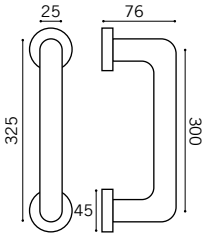

DPH 301B

Straight Tubular Pull Handle Flange Fixing

Stainless Steel

BT