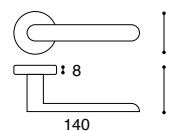

TH 132

Tubular Stainless Steel
Stainless Steel

Latch
Keyhole
Cylinder
Bathroom W/C