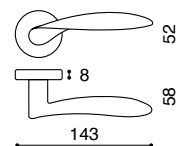

Lever handles

SH 811

Solid Stainless Steel
Stainless Steel

Latch
Keyhole
Cylinder
Bathroom W/C