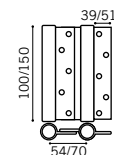

ART 186

Double Action Coil Spring Hinge
Stainless Steel

186/100mm
186/150mm

Max door weight: 186/100 22Kg. 186/150 40kg
Door Thickness: 186/100 25-30mm. 186/150 35-40mm