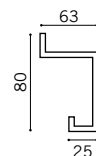

DHC-SS-030-A

Hat and Coat Hook
Stainless Steel