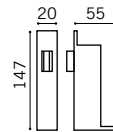

Accessories

DAB-SS-019

Automatic Flush Bolt
Stainless Steel