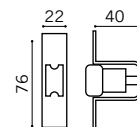

DBC-SS-022

Adjustable Roller Bolt
Stainless Steel