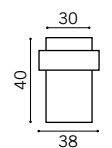

DDS-SS-021

Floor Mounted Door Stop
Stainless Steel