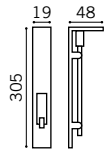

Accessories

DFB-SC-180

153mm Flush Bolt With heel
Satin Chrome

DFB-SC-181

305mm Flush Bolt With heel
Satin Chrome

DDV-SS-033

Door Viewer
Stainless Steel

DPS-SS-032