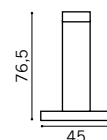

DDH-SS-020

Wall Buffer

Stainless Steel