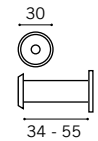

Accessories

DFB-SC-180

153mm Flush Bolt With heel
Satin Chrome

DFB-SC-181

305mm Flush Bolt With heel
Satin Chrome

DDV-SS-033

Door Viewer
Stainless Steel

DPS-SS-032