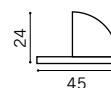

DDS-NP-018

Floor Mounted Door Stop

Nickel Plated