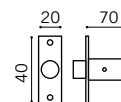

DMB-SS-021

Mortice Door Bolt with Key
Stainless Steel