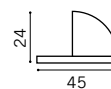

Accessories

DDS-SS-017

Floor Mounted Door Stop

Stainless Steel