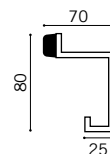

DHC-SS-031-B

Hat and Coat Hook with rubber buffer
Stainless Steel