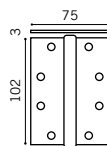

Hinges

DBB-SS-009

Two Ball Bearing Butt Hinge

Stainless Steel

DBB-SS-009

Max door weight: 120Kg

DRR-SS-012 (013)

Rising Butt Hinge

Stainless Steel

DRR-SS-012 (R)

DRL-SS-013 (L)

Max door weight: 60Kg

DFR-SS-014 (015)

Falling Butt Hinge

Stainless Steel

DFR-SS-014 (R)