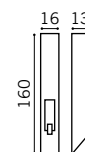

DFB-SS-027

160mm Flush Bolt
Stainless Steel