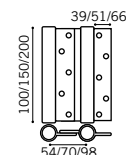

ART 185

Double Action Coil Spring Hinge
Steel Silver sprayed

185/100mm
185/150mm
185/200mm

Max door weight: 185/100 22Kg. 185/150 40kg. 185/200 70Kg
Door Thickness: 185/100 25-30mm. 185/150 35-40mm. 185/200 44-50mm