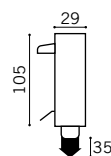

ART 350

Door Holder

Silver Lacquered