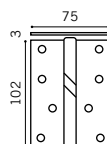

DFR-SS-014 (015)

Falling Butt Hinge

Stainless Steel

DFR-SS-014 (R)

DFL-SS-015 (L)

Max door weight: 60Kg