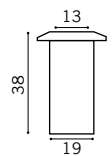

DPS-SS-032

Dust Proof Strike
Stainless Steel