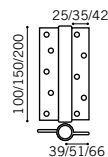

Hinges

ART 175

Single Action Coil Spring Hinge

Steel Silver sprayed

175/100mm

175/150mm

175/200mm

Max door weight: 175/100 22Kg. 175/150 40kg. 175/200 70Kg

Door Thickness: 175/100 25-30mm. 175/150 35-40mm. 175/200 44-50mm