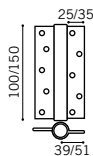

ART 176

Single Action Coil Spring Hinge

Stainless Steel

176/100mm

176/150mm

Max door weight: 176/100 22Kg. 176/150 40kg

Door Thickness: 176/100 25-30mm. 176/150 35-40mm