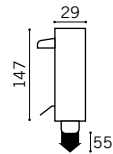

Accessories

ART 360

Door Holder
Silver Lacquered