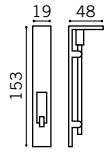

Accessories

DFB-SC-180

153mm Flush Bolt With heel
Satin Chrome