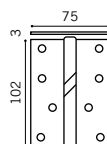

DRR-SS-012 (013)

Rising Butt Hinge

Stainless Steel

DRR-SS-012 (R)

DRL-SS-013 (L)

Max door weight: 60Kg