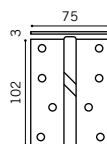

DFL-SS-015 (L)

Max door weight: 60Kg

DSH-SS-010

Sinkless Hinge

Stainless Steel

Max door weight: 40Kg

Hinges

2 PART LM HINGE

Aluminium Hinge
Natural. Dark Bronze

13mm Offset
22mm Offset
36mm Offset (Non load bearing)

Max door weight: 80Kg
Fixing hole centres: Type A - 71.5mm. Type B - 58.5mm (Standard)

3 PART LM HINGE

Aluminium Hinge
Natural. Dark Bronze